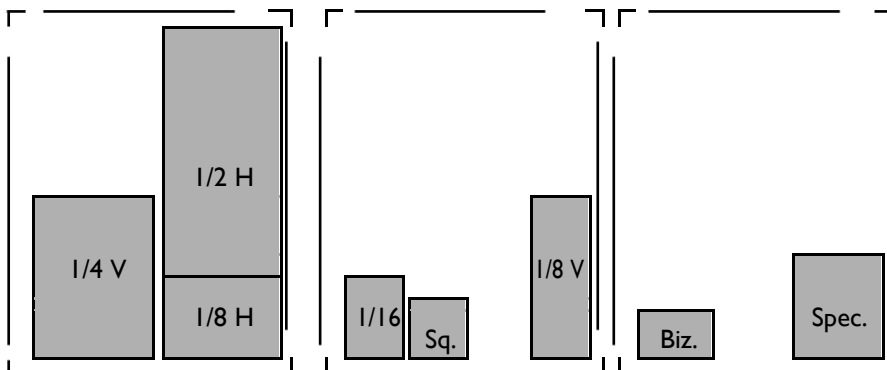

The Utica Phoenix

FULL COLUMNS

Full Page - 10" x 15.5" 3/4
 Horizontal - 10" x 10.25" Half
 Page Horizontal - 7.5" x 10"
 Banner Ad - 2.x25" x 10"

3 Column

1/8 H - 7.25" x 2.25"
 1/4 H - 7.25" x 5.5"
 1/2 H - 9.75" x 7.5"
 3/4 V - 7.25" x 15"

2 Column

1/2 V - 15" x 4.75"
 1/4 V - 4.75" x 7.5"
 1/8 H - 4.75" x 3.75"

1 Column

1/16 - 2.25" x 3.75"
 1/8 V - 2.25" x 7.5"
 Square - 2.25" x 2.25"

Other Sizes

Biz Card 3.5" x 2"
 Special 4" x 4.75"

- Deadlines for Ad submissions is no later than the 15th of each month
- Re-occurring ads with changes must be in by that date or will run as is.
- Color Ads are limited and have an upcharge of 10%.
- 10% discount when payment is received in full for minimum of 6 months of service

Size	Ad Rate	Design Rate	Size	Ad Rate	Design Rate
Square	\$25	\$15	1/2	\$350	\$75
Biz Card	\$35	\$15	3/4	\$525	\$100
1/16	\$55	\$20	Full	\$800	\$125
1/8	\$85	\$30	Back	\$880	\$125
Special	\$100	\$40	Front Banner	\$200	\$35
1/4	\$170	\$50			