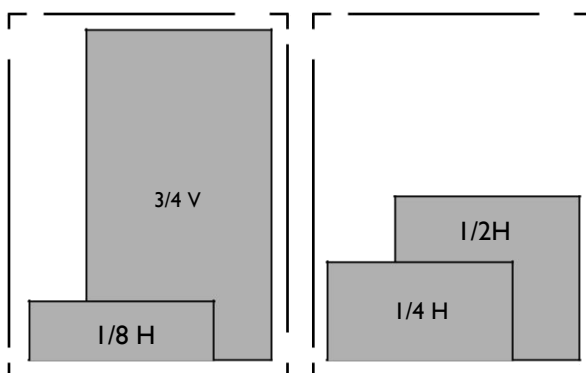

The Utica Phoenix

FULL COLUMNS

Full Page - 10" x 15.5" 3/4
 Horizontal - 10" x 10.25" Half
 Page Horizontal - 7.5" x 10"
 Banner Ad - 2.x25" x 10"

3 Column

1/8 H - 7.25" x 2.25"
 1/4 H - 7.25" x 5.5"
 1/2 H - 9.75" x 7.5"
 3/4 V - 7.25" x 15"

2 Column

1/2 V - 15" x 4.75"
 1/4 V - 4.75" x 7.5"
 1/8 H - 4.75" x 3.75"

1 Column

1/16 - 2.25" x 3.75"
 1/8 V - 2.25" x 7.5"
 Square - 2.25" x 2.25"

Other Sizes

Biz Card 3.5" x 2"
 Special 4" x 4.75"

- Deadlines for Ad submissions is no later than the 15th of each month
- Re-occurring ads with changes must be in by that date or will run as is.
- Color Ads are limited and have an upcharge of 10%.
- 10% discount when payment is received in full for minimum of 6 months of service

Size	Ad Rate	Design Rate	Size	Ad Rate	Design Rate
Square	\$25	\$15	1/2	\$350	\$75
Biz Card	\$35	\$15	3/4	\$525	\$100
1/16	\$55	\$20	Full	\$800	\$125
1/8	\$85	\$30	Back	\$880	\$125
Special	\$100	\$40	Front Banner	\$200	\$35
1/4	\$170	\$50			